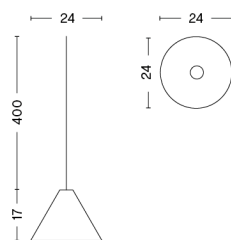

30 DEGREES WITH CORD SET / S / PENDANT

DESIGN Johan Van Hengel
SIZE Ø24 x H17 cm
Ø9.45" x H6.69"
DETAILS Veneered oak pendant shade with textile cord set. LED bulb included with grey and white cord sets.
DIMMABLE No
SWITCH No
CORD LENGTH 400 cm
SALES QTY. 1 pcs.

ITEM NO	FINISH	EAN CODE	SEK INCL. VAT
4190131009000	Matt lacquered oak veneer shade, black cord set	 5 710441 204756	1.299,00
4190111009000	Matt lacquered oak veneer shade, white cord set	 5 710441 204725	1.299,00
4190151009000	Matt lacquered oak veneer shade, grey cord set	 5 710441 204787	1.299,00

PACKAGING 2 box / 1 pcs. **BOX DIMENSIONS AND WEIGHT** 1 pcs. / W27 x D27 x H19 cm / 0.5 kg
PRODUCT STATUS Stock Item 1 pcs. / W12.5 x D12.6 x H14.5 cm / 0.5 kg