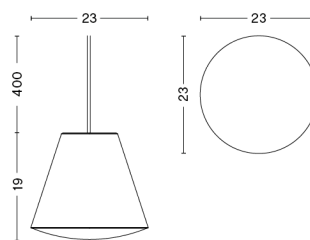

SINKER / S / PENDANT

DESIGN HAY
SIZE Ø23 x H19 cm
Ø9.06" x H7.48"
DETAILS Shade in textured ABS with acrylic diffuser and textile cord. LED bulb included.
LIGHT SOURCE E27 LED BULB, 10.5W 810LM 2800K
DIMMABLE Yes
SWITCH No
IP 20
CORD LENGTH 400 cm
SUPPLY 220-240V
SALES QTY. 1 pcs.

ITEM NO	FINISH	EAN CODE	SEK INCL. VAT
4004751509000	Dusty grey textured ABS	 5 710441 030966	1.979,00
4004752009000	White textured ABS	 5 710441 036548	1.979,00
4004752509000	Red textured ABS	 5 710441 206538	1.979,00
4004751009000	Signal black textured ABS	 5 710441 030959	1.979,00

PACKAGING 1 box / 1 pcs. **BOX DIMENSIONS AND WEIGHT** 1 pcs. / W31 x D30 x H29 cm / 2,00 kg
PRODUCT STATUS Stock Item