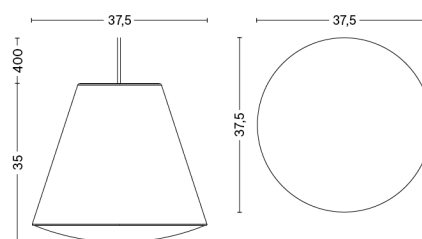

FIFTY-FIFTY TABLE LAMP

DESIGN Sam Weller
SIZE W18,5 x D90 x H60 cm
 W7.28" x D35.43" x H23.62"
DETAILS Wet spray and anodised aluminium, sand cast iron, powder coated steel, EVA foam pad, integrated LED module.
LIGHT SOURCE LED INTEGRATED, 4W 360LM 3000K
DIMMABLE Yes
SWITCH INTEGRATED TOUCH STEP
CORD LENGTH 200 cm
SUPPLY 220-240V
SALES QTY. 1 pcs.

PACKAGING	2 box / 1 pcs.	BOX DIMENSIONS AND WEIGHT	1 pcs. / W46 x D46 x H38 cm / 2 kg
PRODUCT STATUS	Stock Item		1 pcs. / W12.5 x D12.6 x H14.5 cm / 0.5 kg

30 DEGREES WITH CORD SET / XL / PENDANT

DESIGN Johan Van Hengel
SIZE Ø61,5 x H50 cm
 Ø24.21" x H19.69"
DETAILS Veneered oak pendant shade with textile cord set. LED bulb included with grey and white cord sets.
DIMMABLE Yes
SWITCH No
CORD LENGTH 400 cm
SALES QTY. 1 pcs.

SINKER / S / PENDANT

DESIGN HAY
SIZE Ø23 x H19 cm
 Ø9.06" x H7.48"
DETAILS Shade in textured ABS with acrylic diffuser and textile cord. LED bulb included.
LIGHT SOURCE E27 LED BULB, 10.5W 810LM 2800K
DIMMABLE Yes
SWITCH No
IP 20
CORD LENGTH 400 cm
SUPPLY 220-240V
SALES QTY. 1 pcs.

PACKAGING 1 box / 1 pcs. **BOX DIMENSIONS AND WEIGHT** 1 pcs. / W31 x D30 x H29 cm / 2,00 kg
PRODUCT STATUS Stock Item

SINKER / L / PENDANT

DESIGN HAY
SIZE Ø37,5 x H35 cm
 Ø14.76" x H13.78"
DETAILS Shade in textured ABS with acrylic diffuser
 and textile cord. LED bulb included.
LIGHT SOURCE E27 LED BULB, 13W 660LM 2800K
DIMMABLE Yes
SWITCH No
IP 20
CORD LENGTH 400 cm
SUPPLY 220-240V
SALES QTY. 1 pcs.