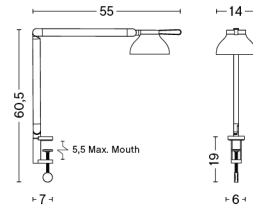

PC DOUBLE ARM W. WALL BRACKET

DESIGN Pierre Charpin
SIZE W14 x D55 x H45 cm
 W5.51" x D21.65" x H17.72"
DETAILS Extruded aluminium arms with die cast aluminium joints. Injection moulded polycarbonate (PC) lamp shade. Silicone cable cord.
LIGHT SOURCE INTEGRATED LED, 5.7W 363LM 3100K
DIMMABLE Yes
SWITCH INTEGRATED STEPLESS TOUCH
IP 20
CORD LENGTH 200 cm
SUPPLY 220-240V
SALES QTY. 1 pcs.

PC DOUBLE ARM W. CLAMP

DESIGN Pierre Charpin
SIZE W14 x D55 x H60,5 cm
 W5.51" x D21.65" x H23.82"
DETAILS Extruded aluminium arms with die cast aluminium joints. Injection moulded polycarbonate (PC) lamp shade. Silicone cable cord.
LIGHT SOURCE INTEGRATED LED, 5.7W 363LM 3100K
DIMMABLE Yes
SWITCH INTEGRATED STEPLESS TOUCH
IP 20
CORD LENGTH 200 cm
SUPPLY 220-240V
SALES QTY. 1 pcs.