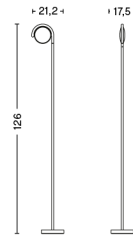

MARSELIS FLOOR LAMP

DESIGN Kaschkasch
SIZE W17,5 x D21,2 x H126 cm
W6.89" x D8.35" x H49.61"
DETAILS Wet spray aluminium, moulded PMMA,
moulded Polycarbonate, sand cast iron,
powder coated steel, EVA foam pad,
integrated LED strip.
LIGHT SOURCE LED STRIP, 6W 225LM 3000K
DIMMABLE Yes
SWITCH INTEGRATED STEPLESS TOUCH
IP 20
CORD LENGTH 200 cm
SUPPLY 220-240V
SALES QTY. 1 pcs.

ITEM NO	FINISH	EAN CODE	SEK INCL. VAT
4191132009000	Ash grey powder coated aluminium	 5 710441 261339	2.739,00
4191131009000	Soft black powder coated aluminium	 5 710441 261322	2.739,00

PACKAGING 1 box / 1 pcs. **BOX DIMENSIONS AND WEIGHT** 1 pcs. / W133 x D25 x H25 cm / 5,00 kg
PRODUCT STATUS Stock Item