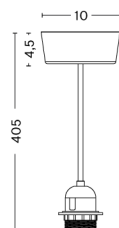

CORD SET

DESIGN HAY
SIZE Ø10 x L405 cm
Ø3.94" x L159.45"
DETAILS Ceiling mounted textile cord set. Compatible with 30 Degrees shades and Rice Paper shades.
CORD LENGTH 400 cm
SUPPLY 220-240V
SALES QTY. 1 pcs.

ITEM NO	FINISH	EAN CODE	SEK INCL. VAT
418981	Black textured ABS		379,00

PACKAGING 1 box / 1 pcs.   **BOX DIMENSIONS AND WEIGHT** 1 pcs. / W12,5 x D12,6 x H14,5 cm / 0,50 kg
PRODUCT STATUS Stock Item