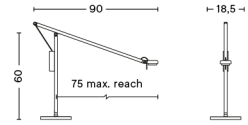

LIGHTING COLLECTION

SWEDEN MAY 2019
REC. RETAIL PRICELIST IN
SEK INCL. VAT

Subject to increases in prices and printing errors

HAY

CONTENT

30 DEGREES WITH CORD SET / L / PENDANT	11
30 DEGREES WITH CORD SET / M / PENDANT	10
30 DEGREES WITH CORD SET / S / PENDANT	9
30 DEGREES WITH CORD SET / XL / PENDANT	12
CLOCHE	19
CORD SET	27
FIFTY-FIFTY FLOOR LAMP	4
FIFTY-FIFTY MINI	5
FIFTY-FIFTY TABLE LAMP	3
MARSELIS FLOOR LAMP	7
MARSELIS TABLE LAMP	6
NOC CLIP	15
NOC WALL	16
NOC WALL BUTTON	17
PC DOUBLE ARM W. CLAMP	24
PC DOUBLE ARM W. TABLE BASE	26
PC DOUBLE ARM W. TABLE INSERT	25
PC DOUBLE ARM W. WALL BRACKET	23
PC PORTABLE	20
PC SINGLE ARM W. CLAMP	21
PC SINGLE ARM W. WALL BRACKET	22
ROPE TRICK	8
SINKER / L / PENDANT	14
SINKER / S / PENDANT	13
TURN ON	18

FIFTY-FIFTY TABLE LAMP

DESIGN Sam Weller
SIZE W18,5 x D90 x H60 cm
 W7.28" x D35.43" x H23.62"
DETAILS Wet spray and anodised aluminium, sand cast iron, powder coated steel, EVA foam pad, integrated LED module.
LIGHT SOURCE LED INTEGRATED, 4W 360LM 3000K
DIMMABLE Yes
SWITCH INTEGRATED TOUCH STEP
CORD LENGTH 200 cm
SUPPLY 220-240V
SALES QTY. 1 pcs.

FIFTY-FIFTY FLOOR LAMP

DESIGN Sam Weller
SIZE W25 x D90 x H135 cm
 W9.84" x D35.43" x H53.15"
DETAILS Wet spray and anodised aluminium, sand cast iron, powder coated steel, EVA foam pad, integrated LED module.
LIGHT SOURCE LED INTEGRATED, 4W 360LM 3000K
DIMMABLE Yes
SWITCH INTEGRATED TOUCH STEP
CORD LENGTH 200 cm
SUPPLY 220-240V
SALES QTY. 1 pcs.