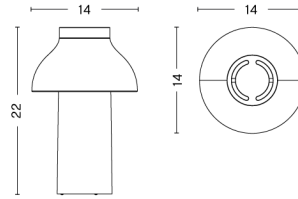

PC PORTABLE

DESIGN Pierre Charpin
SIZE W14 x D14 x H22 cm
W5.51" x D5.51" x H8.66"
DETAILS Body in injection moulded ABS, with a translucent PP diffuser. Shade in injection moulded opaque ABS for Soft Black and Olive lamp, translucent PP for Cream White.
LIGHT SOURCE G4 LED, 3.5W 85LM 3000K
DIMMABLE Yes
SWITCH TOUCH STEP DIMMER
SALES QTY. 1 pcs.

ITEM NO	FINISH	EAN CODE	SEK INCL. VAT
4104313009000	Cream white ABS	 5 710441 267898	759,00
4104312009000	Olive ABS	 5 710441 267881	759,00
4104311009000	Soft black ABS	 5 710441 267874	759,00

PACKAGING 1 box / 1 pcs. **BOX DIMENSIONS AND WEIGHT** 1 pcs. / W15 x D15 x H26,5 cm / 0,65 kg
PRODUCT STATUS Stock Item