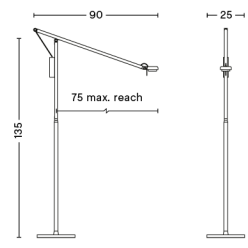

LIGHTING COLLECTION

SWEDEN MAY 2019
REC. RETAIL PRICELIST IN
SEK INCL. VAT

Subject to increases in prices and printing errors

HAY

CONTENT

30 DEGREES WITH CORD SET / L / PENDANT	11
30 DEGREES WITH CORD SET / M / PENDANT	10
30 DEGREES WITH CORD SET / S / PENDANT	9
30 DEGREES WITH CORD SET / XL / PENDANT	12
CLOCHE	19
CORD SET	27
FIFTY-FIFTY FLOOR LAMP	4
FIFTY-FIFTY MINI	5
FIFTY-FIFTY TABLE LAMP	3
MARSELIS FLOOR LAMP	7
MARSELIS TABLE LAMP	6
NOC CLIP	15
NOC WALL	16
NOC WALL BUTTON	17
PC DOUBLE ARM W. CLAMP	24
PC DOUBLE ARM W. TABLE BASE	26
PC DOUBLE ARM W. TABLE INSERT	25
PC DOUBLE ARM W. WALL BRACKET	23
PC PORTABLE	20
PC SINGLE ARM W. CLAMP	21
PC SINGLE ARM W. WALL BRACKET	22
ROPE TRICK	8
SINKER / L / PENDANT	14
SINKER / S / PENDANT	13
TURN ON	18

FIFTY-FIFTY TABLE LAMP

DESIGN Sam Weller
SIZE W18,5 x D90 x H60 cm
 W7.28" x D35.43" x H23.62"
DETAILS Wet spray and anodised aluminium, sand cast iron, powder coated steel, EVA foam pad, integrated LED module.
LIGHT SOURCE LED INTEGRATED, 4W 360LM 3000K
DIMMABLE Yes
SWITCH INTEGRATED TOUCH STEP
CORD LENGTH 200 cm
SUPPLY 220-240V
SALES QTY. 1 pcs.

FIFTY-FIFTY FLOOR LAMP

DESIGN Sam Weller
SIZE W25 x D90 x H135 cm
 W9.84" x D35.43" x H53.15"
DETAILS Wet spray and anodised aluminium, sand cast iron, powder coated steel, EVA foam pad, integrated LED module.
LIGHT SOURCE LED INTEGRATED, 4W 360LM 3000K
DIMMABLE Yes
SWITCH INTEGRATED TOUCH STEP
CORD LENGTH 200 cm
SUPPLY 220-240V
SALES QTY. 1 pcs.

FIFTY-FIFTY MINI

DESIGN Sam Weller
SIZE W16,5 x D65 x H45 cm
 W6.5" x D25.59" x H17.72"
DETAILS Wet spray and anodised aluminium, sand cast iron, powder coated steel, EVA foam pad, integrated LED module.
LIGHT SOURCE LED INTEGRATED, 4W 360LM 3000K
DIMMABLE Yes
SWITCH INTEGRATED TOUCH STEP
CORD LENGTH 200 cm
SUPPLY 220-240V
SALES QTY. 1 pcs.