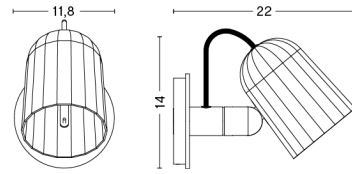

PACKAGING 1 box / 1 pcs. **BOX DIMENSIONS AND WEIGHT** 1 pcs. / W31 x D30 x H29 cm / 2,00 kg
PRODUCT STATUS Stock Item

SINKER / L / PENDANT

DESIGN HAY
SIZE Ø37,5 x H35 cm
 Ø14.76" x H13.78"
DETAILS Shade in textured ABS with acrylic diffuser
 and textile cord. LED bulb included.
LIGHT SOURCE E27 LED BULB, 13W 660LM 2800K
DIMMABLE Yes
SWITCH No
IP 20
CORD LENGTH 400 cm
SUPPLY 220-240V
SALES QTY. 1 pcs.

PACKAGING 1 box / 1 pcs.
PRODUCT STATUS Stock Item

BOX DIMENSIONS AND WEIGHT 1 pcs. / W44 x D42,5 x H40,5 cm / 4,00 kg

NOC CLIP

DESIGN Smith Matthias
SIZE W10 x D14 x H22 cm
 W3.94" x D5.51" x H8.66"
DETAILS Powder coated aluminium clip light. LED bulb included.
LIGHT SOURCE E14 LED BULB, 5.5W 380LM 2800K
DIMMABLE No
SWITCH INLINE ON/OFF
IP 20
CORD LENGTH 200 cm
SUPPLY 220-240V
SALES QTY. 1 pcs.

PACKAGING 1 box / 1 pcs. **BOX DIMENSIONS AND WEIGHT** 1 pcs. / W23 x D23 x H26 cm / 1,50 kg
PRODUCT STATUS Stock Item

NOC WALL

DESIGN Smith Matthias
SIZE W11 x D22 x H14 cm
 W4.33" x D8.66" x H5.51"
DETAILS Powder coated aluminium wall light. LED bulb included.
LIGHT SOURCE E14 LED BULB, 5.5W 380LM 2800K
DIMMABLE No
SWITCH INLINE ON/OFF
IP 20
CORD LENGTH 200 cm
SUPPLY 220-240V
SALES QTY. 1 pcs.

NOC WALL BUTTON

DESIGN Smith Matthias
SIZE W11,8 x D22 x H14 cm
 W4.65" x D8.66" x H5.51"
LIGHT SOURCE E14 LED BULB, 5.5W 380LM 2800K
DIMMABLE No
SWITCH INTEGRATED ON/OFF TOUCH
IP 20
SUPPLY 220-240V
SALES QTY. 1 pcs.