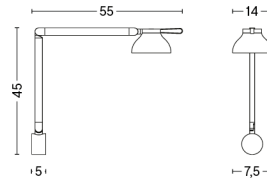

PC DOUBLE ARM W. WALL BRACKET

DESIGN Pierre Charpin
SIZE W14 x D55 x H45 cm
W5.51" x D21.65" x H17.72"
DETAILS Extruded aluminium arms with die cast aluminium joints. Injection moulded polycarbonate (PC) lamp shade. Silicone cable cord.
LIGHT SOURCE INTEGRATED LED, 5.7W 363LM 3100K
DIMMABLE Yes
SWITCH INTEGRATED STEPLESS TOUCH
IP 20
CORD LENGTH 200 cm
SUPPLY 220-240V
SALES QTY. 1 pcs.

ITEM NO	FINISH	EAN CODE	SEK INCL. VAT
4190931009000	Soft black powder coated aluminium	 5 710441 25884 1	2.489,00
4190931109000	Ash grey powder coated aluminium	 5 710441 25932 9	2.489,00

PACKAGING	2 box / 1 pcs.	BOX DIMENSIONS AND WEIGHT	1 pcs. / W9 x D8.5 x H6 cm / 0.5 kg
PRODUCT STATUS	Stock Item		1 pcs. / W48 x D48 x H10 cm / 2 kg