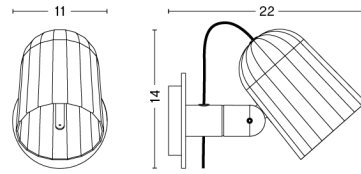

PACKAGING 1 box / 1 pcs. **BOX DIMENSIONS AND WEIGHT** 1 pcs. / W31 x D30 x H29 cm / 2,00 kg
PRODUCT STATUS Stock Item

SINKER / L / PENDANT

DESIGN HAY
SIZE Ø37,5 x H35 cm
 Ø14.76" x H13.78"
DETAILS Shade in textured ABS with acrylic diffuser
 and textile cord. LED bulb included.
LIGHT SOURCE E27 LED BULB, 13W 660LM 2800K
DIMMABLE Yes
SWITCH No
IP 20
CORD LENGTH 400 cm
SUPPLY 220-240V
SALES QTY. 1 pcs.

PACKAGING 1 box / 1 pcs.
PRODUCT STATUS Stock Item

BOX DIMENSIONS AND WEIGHT 1 pcs. / W44 x D42,5 x H40,5 cm / 4,00 kg

NOC CLIP

DESIGN Smith Matthias
SIZE W10 x D14 x H22 cm
 W3.94" x D5.51" x H8.66"
DETAILS Powder coated aluminium clip light. LED bulb included.
LIGHT SOURCE E14 LED BULB, 5.5W 380LM 2800K
DIMMABLE No
SWITCH INLINE ON/OFF
IP 20
CORD LENGTH 200 cm
SUPPLY 220-240V
SALES QTY. 1 pcs.

PACKAGING 1 box / 1 pcs. **BOX DIMENSIONS AND WEIGHT** 1 pcs. / W23 x D23 x H26 cm / 1,50 kg
PRODUCT STATUS Stock Item

NOC WALL

DESIGN Smith Matthias
SIZE W11 x D22 x H14 cm
 W4.33" x D8.66" x H5.51"
DETAILS Powder coated aluminium wall light. LED bulb included.
LIGHT SOURCE E14 LED BULB, 5.5W 380LM 2800K
DIMMABLE No
SWITCH INLINE ON/OFF
IP 20
CORD LENGTH 200 cm
SUPPLY 220-240V
SALES QTY. 1 pcs.