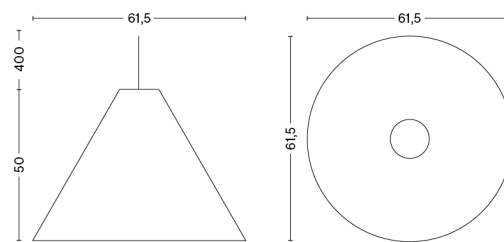

30 DEGREES WITH CORD SET / XL / PENDANT

DESIGN Johan Van Hengel
SIZE Ø61,5 x H50 cm
Ø24.21" x H19.69"
DETAILS Veneered oak pendant shade with textile cord set. LED bulb included with grey and white cord sets.
DIMMABLE Yes
SWITCH No
CORD LENGTH 400 cm
SALES QTY. 1 pcs.

ITEM NO	FINISH	EAN CODE	SEK INCL. VAT
4190451009000	Matt lacquered oak veneer shade, black cord set		3.119,00

PACKAGING	BOX DIMENSIONS AND WEIGHT
2 box / 1 pcs. PRODUCT STATUS Stock Item	1 pcs. / W63 x D63 x H53 cm / 3.5 kg 1 pcs. / W12.5 x D12.6 x H14.5 cm / 0.5 kg