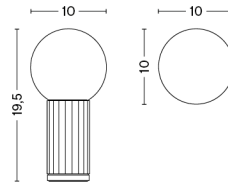

TURN ON

DESIGN Joel Hoff
SIZE Ø10 x H19,5 cm
Ø3.94" x H7.68"
DETAILS Opal glass shade and anodized aluminium base. LED bulb included.
LIGHT SOURCE INTEGRATED LED, 5W 150LM 2700K
DIMMABLE Yes
SWITCH INTEGRATED ROTARY LAMP BODY
IP 20
CORD LENGTH 200 cm
SUPPLY 220-240V
SALES QTY. 1 pcs.

ITEM NO	FINISH	EAN CODE	SEK INCL. VAT
4004531109000	Blown opal glass shade, aluminium anodized aluminium base	 5 710441 037798	1.369,00
4004531009000	Blown opal glass shade, black anodized aluminium base	 5 710441 037781	1.369,00
4004531209000	Blown opal glass shade, orange anodized aluminium base	 5 710441 037804	1.369,00
4004531309000	Blown opal glass shade, green anodized aluminium base	 5 710441 037811	1.369,00

PACKAGING 1 box / 1 pcs. **BOX DIMENSIONS AND WEIGHT** 1 pcs. / W18 x D24,5 x H13 cm / 1,20 kg
PRODUCT STATUS Stock Item