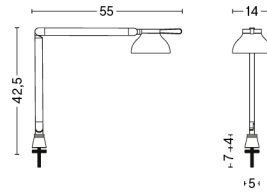

PC DOUBLE ARM W. TABLE INSERT

DESIGN Pierre Charpin
SIZE W14 x D55 x H42,5 cm
W5.51" x D21.65" x H16.73"
DETAILS Extruded aluminium arms with die cast aluminium joints. Injection moulded polycarbonate (PC) lamp shade. Silicone cable cord.
LIGHT SOURCE INTEGRATED LED, 5.7W 363LM 3100K
DIMMABLE Yes
SWITCH INTEGRATED STEPLESS TOUCH
IP 20
CORD LENGTH 200 cm
SUPPLY 220-240V
SALES QTY. 1 pcs.

ITEM NO	FINISH	EAN CODE	SEK INCL. VAT
4190971109000	Ash grey powder coated aluminium	 5 710441 258889	2.489,00
4190971009000	Soft black powder coated aluminium	 5 710441 258872	2.489,00

PACKAGING	2 box / 1 pcs.	BOX DIMENSIONS AND WEIGHT	1 pcs. / W48 x D48 x H10 cm / 2 kg
PRODUCT STATUS	Stock Item		1 pcs. / W15 x D8.5 x H7.5 cm / 0.22 kg