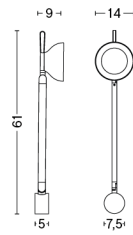

PACKAGING 1 box / 1 pcs. **BOX DIMENSIONS AND WEIGHT** 1 pcs. / W70 x D36 x H37,5 cm / 8,00 kg
PRODUCT STATUS Stock Item

PC PORTABLE

DESIGN Pierre Charpin
SIZE W14 x D14 x H22 cm
 W5.51" x D5.51" x H8.66"
DETAILS Body in injection moulded ABS, with a translucent PP diffuser. Shade in injection moulded opaque ABS for Soft Black and Olive lamp, translucent PP for Cream White.
LIGHT SOURCE G4 LED, 3.5W 85LM 3000K
DIMMABLE Yes
SWITCH TOUCH STEP DIMMER
SALES QTY. 1 pcs.

PC SINGLE ARM W. CLAMP

DESIGN Pierre Charpin
SIZE W14 x D9 x H62,7 cm
 W5.51" x D3.54" x H"24.69"
DETAILS Extruded aluminium arm with die cast aluminium joints. Injection moulded polycarbonate (PC) lamp shade. Silicone cable cord.
LIGHT SOURCE INTEGRATED LED, 5.7W 363LM 3100K
DIMMABLE Yes
SWITCH INTEGRATED STEPLESS TOUCH
IP 20
CORD LENGTH 200 cm
SUPPLY 220-240V
SALES QTY. 1 pcs.

ITEM NO	FINISH	EAN CODE	SEK INCL. VAT
4190911009000	Soft black powder coated aluminium	 5 710441 258803	2.359,00
4190911109000	Ash grey powder coated aluminium	 5 710441 258810	2.359,00

PACKAGING	2 box / 1 pcs.	BOX DIMENSIONS AND WEIGHT	1 pcs. / W16 x D8 x H7.5 cm / 1 kg
PRODUCT STATUS	Stock Item		1 pcs. / W55 x D18.5 x H11.5 cm / 1.5 kg

PC SINGLE ARM W. WALL BRACKET

DESIGN Pierre Charpin
SIZE W14 x D9 x H61 cm
 W5.51" x D3.54" x H24.02"
DETAILS Extruded aluminium arm with die cast aluminium joints. Injection moulded polycarbonate (PC) lamp shade. Silicone cable cord.
LIGHT SOURCE INTEGRATED LED, 5.7W 363LM 3100K
DIMMABLE Yes
SWITCH INTEGRATED STEPLESS TOUCH
IP 20
CORD LENGTH 200 cm
SUPPLY 220-240V
SALES QTY. 1 pcs.