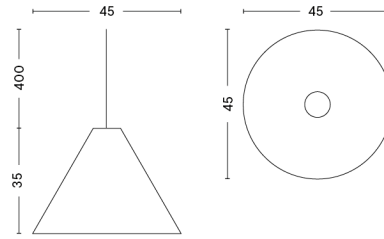

FIFTY-FIFTY TABLE LAMP

DESIGN Sam Weller
SIZE W18,5 x D90 x H60 cm
 W7.28" x D35.43" x H23.62"
DETAILS Wet spray and anodised aluminium, sand cast iron, powder coated steel, EVA foam pad, integrated LED module.
LIGHT SOURCE LED INTEGRATED, 4W 360LM 3000K
DIMMABLE Yes
SWITCH INTEGRATED TOUCH STEP
CORD LENGTH 200 cm
SUPPLY 220-240V
SALES QTY. 1 pcs.

PACKAGING 1 box / 1 pcs. **BOX DIMENSIONS AND WEIGHT** 1 pcs. / W170 x D47 x H29 cm / 11,50 kg
PRODUCT STATUS Stock Item

30 DEGREES WITH CORD SET / S / PENDANT

DESIGN Johan Van Hengel
SIZE Ø24 x H17 cm
 Ø9.45" x H6.69"
DETAILS Veneered oak pendant shade with textile cord set. LED bulb included with grey and white cord sets.
DIMMABLE No
SWITCH No
CORD LENGTH 400 cm
SALES QTY. 1 pcs.

PACKAGING 2 box / 1 pcs. **BOX DIMENSIONS AND WEIGHT** 1 pcs. / W27 x D27 x H19 cm / 0.5 kg
PRODUCT STATUS Stock Item 1 pcs. / W12.5 x D12.6 x H14.5 cm / 0.5 kg

30 DEGREES WITH CORD SET / M / PENDANT

DESIGN Johan Van Hengel
SIZE Ø33,5 x H25 cm
 Ø13.19" x H9.84"
DETAILS Veneered oak pendant shade with textile cord set. LED bulb included with grey and white cord sets.
DIMMABLE Yes
SWITCH No
CORD LENGTH 400 cm
SALES QTY. 1 pcs.

PACKAGING 2 box / 1 pcs. **BOX DIMENSIONS AND WEIGHT** 1 pcs. / W35 x D35 x H27 cm / 1.5 kg
PRODUCT STATUS Stock Item 1 pcs. / W12.5 x D12.6 x H14.5 cm / 0.5 kg

30 DEGREES WITH CORD SET / L / PENDANT

DESIGN Johan Van Hengel
SIZE Ø45 x H35 cm
 Ø17.72" x H13.78"
DETAILS Veneered oak pendant shade with textile cord set. LED bulb included with grey and white cord sets.
DIMMABLE Yes
SWITCH No
CORD LENGTH 400 cm
SALES QTY. 1 pcs.