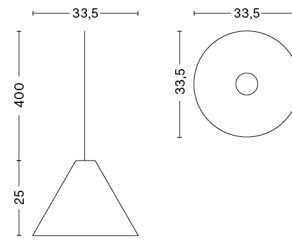

FIFTY-FIFTY TABLE LAMP

DESIGN Sam Weller
SIZE W18,5 x D90 x H60 cm
 W7.28" x D35.43" x H23.62"
DETAILS Wet spray and anodised aluminium, sand cast iron, powder coated steel, EVA foam pad, integrated LED module.
LIGHT SOURCE LED INTEGRATED, 4W 360LM 3000K
DIMMABLE Yes
SWITCH INTEGRATED TOUCH STEP
CORD LENGTH 200 cm
SUPPLY 220-240V
SALES QTY. 1 pcs.

FIFTY-FIFTY MINI

DESIGN Sam Weller
SIZE W16,5 x D65 x H45 cm
 W6.5" x D25.59" x H17.72"
DETAILS Wet spray and anodised aluminium, sand cast iron, powder coated steel, EVA foam pad, integrated LED module.
LIGHT SOURCE LED INTEGRATED, 4W 360LM 3000K
DIMMABLE Yes
SWITCH INTEGRATED TOUCH STEP
CORD LENGTH 200 cm
SUPPLY 220-240V
SALES QTY. 1 pcs.

PACKAGING 1 box / 1 pcs. **BOX DIMENSIONS AND WEIGHT** 1 pcs. / W170 x D47 x H29 cm / 11,50 kg
PRODUCT STATUS Stock Item

30 DEGREES WITH CORD SET / S / PENDANT

DESIGN Johan Van Hengel
SIZE Ø24 x H17 cm
 Ø9.45" x H6.69"
DETAILS Veneered oak pendant shade with textile cord set. LED bulb included with grey and white cord sets.
DIMMABLE No
SWITCH No
CORD LENGTH 400 cm
SALES QTY. 1 pcs.

PACKAGING 2 box / 1 pcs. **BOX DIMENSIONS AND WEIGHT** 1 pcs. / W27 x D27 x H19 cm / 0.5 kg
PRODUCT STATUS Stock Item 1 pcs. / W12.5 x D12.6 x H14.5 cm / 0.5 kg

30 DEGREES WITH CORD SET / M / PENDANT

DESIGN Johan Van Hengel
SIZE Ø33,5 x H25 cm
 Ø13.19" x H9.84"
DETAILS Veneered oak pendant shade with textile cord set. LED bulb included with grey and white cord sets.
DIMMABLE Yes
SWITCH No
CORD LENGTH 400 cm
SALES QTY. 1 pcs.