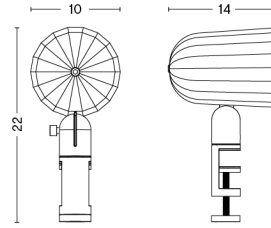

PACKAGING	2 box / 1 pcs.	BOX DIMENSIONS AND WEIGHT	1 pcs. / W46 x D46 x H38 cm / 2 kg
PRODUCT STATUS	Stock Item		1 pcs. / W12.5 x D12.6 x H14.5 cm / 0.5 kg

30 DEGREES WITH CORD SET / XL / PENDANT

DESIGN Johan Van Hengel
SIZE Ø61,5 x H50 cm
 Ø24.21" x H19.69"
DETAILS Veneered oak pendant shade with textile cord set. LED bulb included with grey and white cord sets.
DIMMABLE Yes
SWITCH No
CORD LENGTH 400 cm
SALES QTY. 1 pcs.

SINKER / S / PENDANT

DESIGN HAY
SIZE Ø23 x H19 cm
 Ø9.06" x H7.48"
DETAILS Shade in textured ABS with acrylic diffuser and textile cord. LED bulb included.
LIGHT SOURCE E27 LED BULB, 10.5W 810LM 2800K
DIMMABLE Yes
SWITCH No
IP 20
CORD LENGTH 400 cm
SUPPLY 220-240V
SALES QTY. 1 pcs.

PACKAGING 1 box / 1 pcs. **BOX DIMENSIONS AND WEIGHT** 1 pcs. / W31 x D30 x H29 cm / 2,00 kg
PRODUCT STATUS Stock Item

SINKER / L / PENDANT

DESIGN HAY
SIZE Ø37,5 x H35 cm
 Ø14.76" x H13.78"
DETAILS Shade in textured ABS with acrylic diffuser
 and textile cord. LED bulb included.
LIGHT SOURCE E27 LED BULB, 13W 660LM 2800K
DIMMABLE Yes
SWITCH No
IP 20
CORD LENGTH 400 cm
SUPPLY 220-240V
SALES QTY. 1 pcs.

PACKAGING 1 box / 1 pcs.
PRODUCT STATUS Stock Item

BOX DIMENSIONS AND WEIGHT 1 pcs. / W44 x D42,5 x H40,5 cm / 4,00 kg

NOC CLIP

DESIGN Smith Matthias
SIZE W10 x D14 x H22 cm
 W3.94" x D5.51" x H8.66"
DETAILS Powder coated aluminium clip light. LED bulb included.
LIGHT SOURCE E14 LED BULB, 5.5W 380LM 2800K
DIMMABLE No
SWITCH INLINE ON/OFF
IP 20
CORD LENGTH 200 cm
SUPPLY 220-240V
SALES QTY. 1 pcs.