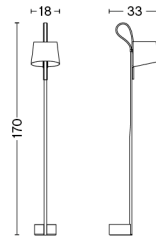

ROPE TRICK

DESIGN Stefan Diez
SIZE W18 x D33 x H170 cm
W7.09" x D12.99" x H66.93"
DETAILS Woven PET, aluminium, acrylic, polypropylene and ABS. Integrated LED module.
LIGHT SOURCE INTEGRATED LED, 11W 410LM 3000K
DIMMABLE Yes
SWITCH INTEGRATED STEPLESS PUSH
IP 20
CORD LENGTH 250 cm
SUPPLY 220-240V
SALES QTY. 1 pcs.

ITEM NO	FINISH	EAN CODE	SEK INCL. VAT
4004411009000	Black acrylic shade, black iron and ABS base, black woven PET	 5 710441 027157	5.329,00
4004411509000	Black acrylic shade, black iron and ABS base, beige woven PET	 5 710441 027164	5.329,00
4004412509000	Black acrylic shade, black iron and ABS base, yellow woven PET	 5 710441 027171	5.329,00

PACKAGING 1 box / 1 pcs. **BOX DIMENSIONS AND WEIGHT** 1 pcs. / W170 x D47 x H29 cm / 11,50 kg
PRODUCT STATUS Stock Item