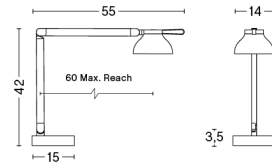

PC DOUBLE ARM W. CLAMP

DESIGN Pierre Charpin
SIZE W14 x D55 x H60,5 cm
 W5.51" x D21.65" x H23.82"
DETAILS Extruded aluminium arms with die cast aluminium joints. Injection moulded polycarbonate (PC) lamp shade. Silicone cable cord.
LIGHT SOURCE INTEGRATED LED, 5.7W 363LM 3100K
DIMMABLE Yes
SWITCH INTEGRATED STEPLESS TOUCH
IP 20
CORD LENGTH 200 cm
SUPPLY 220-240V
SALES QTY. 1 pcs.

PC DOUBLE ARM W. TABLE INSERT

DESIGN Pierre Charpin
SIZE W14 x D55 x H42,5 cm
 W5.51" x D21.65" x H16.73"
DETAILS Extruded aluminium arms with die cast aluminium joints. Injection moulded polycarbonate (PC) lamp shade. Silicone cable cord.
LIGHT SOURCE INTEGRATED LED, 5.7W 363LM 3100K
DIMMABLE Yes
SWITCH INTEGRATED STEPLESS TOUCH
IP 20
CORD LENGTH 200 cm
SUPPLY 220-240V
SALES QTY. 1 pcs.

PC DOUBLE ARM W. TABLE BASE

DESIGN Pierre Charpin
SIZE W14 x D55 x H42 cm
 W5.51" x D21.65" x H16.54"
DETAILS Extruded aluminium arms with die cast aluminium joints. Injection moulded polycarbonate (PC) lamp shade. Silicone cable cord.
LIGHT SOURCE INTEGRATED LED, 5.7W 363LM 3100K
DIMMABLE Yes
SWITCH INTEGRATED STEPLESS TOUCH
IP 20
CORD LENGTH 200 cm
SUPPLY 220-240V
SALES QTY. 1 pcs.