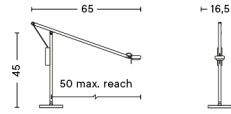

FIFTY-FIFTY TABLE LAMP

DESIGN Sam Weller
SIZE W18,5 x D90 x H60 cm
 W7.28" x D35.43" x H23.62"
DETAILS Wet spray and anodised aluminium, sand cast iron, powder coated steel, EVA foam pad, integrated LED module.
LIGHT SOURCE LED INTEGRATED, 4W 360LM 3000K
DIMMABLE Yes
SWITCH INTEGRATED TOUCH STEP
CORD LENGTH 200 cm
SUPPLY 220-240V
SALES QTY. 1 pcs.

FIFTY-FIFTY FLOOR LAMP

DESIGN Sam Weller
SIZE W25 x D90 x H135 cm
 W9.84" x D35.43" x H53.15"
DETAILS Wet spray and anodised aluminium, sand cast iron, powder coated steel, EVA foam pad, integrated LED module.
LIGHT SOURCE LED INTEGRATED, 4W 360LM 3000K
DIMMABLE Yes
SWITCH INTEGRATED TOUCH STEP
CORD LENGTH 200 cm
SUPPLY 220-240V
SALES QTY. 1 pcs.

FIFTY-FIFTY MINI

DESIGN Sam Weller
SIZE W16,5 x D65 x H45 cm
 W6.5" x D25.59" x H17.72"
DETAILS Wet spray and anodised aluminium, sand cast iron, powder coated steel, EVA foam pad, integrated LED module.
LIGHT SOURCE LED INTEGRATED, 4W 360LM 3000K
DIMMABLE Yes
SWITCH INTEGRATED TOUCH STEP
CORD LENGTH 200 cm
SUPPLY 220-240V
SALES QTY. 1 pcs.