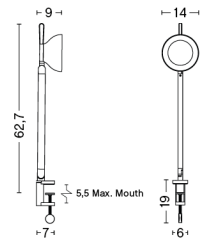

PACKAGING 1 box / 1 pcs. **BOX DIMENSIONS AND WEIGHT** 1 pcs. / W18 x D24,5 x H13 cm / 1,20 kg
PRODUCT STATUS Stock Item

CLOCHE

DESIGN Lars Beller Fjetland
SIZE W26 x D46 x H43 cm
 W10.24" x D18.11" x H16.93"
DETAILS Table lamp in steel shade and cast iron base.
 LED bulb included.
LIGHT SOURCE E14 LED BULB, 5.5W 345LM 2800K
DIMMABLE No
SWITCH INLINE ON/OFF
IP 20
CORD LENGTH 200 cm
SUPPLY 220-240V
SALES QTY. 1 pcs.

PACKAGING 1 box / 1 pcs. **BOX DIMENSIONS AND WEIGHT** 1 pcs. / W70 x D36 x H37,5 cm / 8,00 kg
PRODUCT STATUS Stock Item

PC PORTABLE

DESIGN Pierre Charpin
SIZE W14 x D14 x H22 cm
 W5.51" x D5.51" x H8.66"
DETAILS Body in injection moulded ABS, with a translucent PP diffuser. Shade in injection moulded opaque ABS for Soft Black and Olive lamp, translucent PP for Cream White.
LIGHT SOURCE G4 LED, 3.5W 85LM 3000K
DIMMABLE Yes
SWITCH TOUCH STEP DIMMER
SALES QTY. 1 pcs.

PC SINGLE ARM W. CLAMP

DESIGN Pierre Charpin
SIZE W14 x D9 x H62,7 cm
 W5.51" x D3.54" x H"24.69"
DETAILS Extruded aluminium arm with die cast aluminium joints. Injection moulded polycarbonate (PC) lamp shade. Silicone cable cord.
LIGHT SOURCE INTEGRATED LED, 5.7W 363LM 3100K
DIMMABLE Yes
SWITCH INTEGRATED STEPLESS TOUCH
IP 20
CORD LENGTH 200 cm
SUPPLY 220-240V
SALES QTY. 1 pcs.