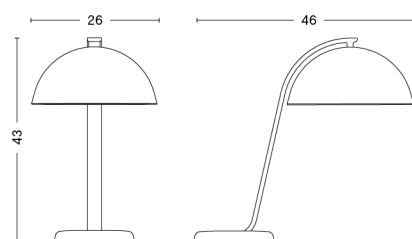

TURN ON

DESIGN Joel Hoff
SIZE Ø10 x H19,5 cm
 Ø3.94" x H7.68"
DETAILS Opal glass shade and anodized aluminium base. LED bulb included.
LIGHT SOURCE INTEGRATED LED, 5W 150LM 2700K
DIMMABLE Yes
SWITCH INTEGRATED ROTARY LAMP BODY
IP 20
CORD LENGTH 200 cm
SUPPLY 220-240V
SALES QTY. 1 pcs.

PACKAGING 1 box / 1 pcs. **BOX DIMENSIONS AND WEIGHT** 1 pcs. / W18 x D24,5 x H13 cm / 1,20 kg
PRODUCT STATUS Stock Item

CLOCHE

DESIGN Lars Beller Fjetland
SIZE W26 x D46 x H43 cm
 W10.24" x D18.11" x H16.93"
DETAILS Table lamp in steel shade and cast iron base.
 LED bulb included.
LIGHT SOURCE E14 LED BULB, 5.5W 345LM 2800K
DIMMABLE No
SWITCH INLINE ON/OFF
IP 20
CORD LENGTH 200 cm
SUPPLY 220-240V
SALES QTY. 1 pcs.